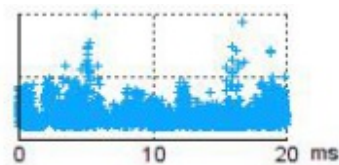

Partial Discharge Report

Report Name
Date and Time 2024-10-15
13:54:37
Site Name
Site Location
Performed By
Phone
Email

Statistics

Total Images 1
Surface 1

Partial Discharge Info

Max. Level	29.2 dB
Discharge Level	Moderate
Selected Frequency Range	24.1 ~ 45.9 kHz
Distance	3.0 m

Image Information

Created	2024-04-25 15:26:11
File Name	Surface-实拍
Device Model	AI76
Device Serial No.	EA1315083

Discharge Type

Corona	1%
Particle	0%
Surface	98%
Floating	0%

PRPD

Signal

FFT

Text Note