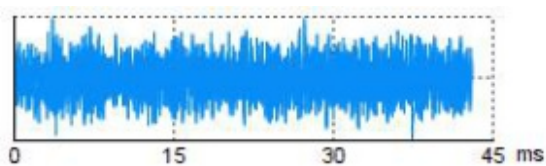

Image Information

Created	2024-04-25 15:26:11
File Name	Surface-实拍
Device Model	AI76
Device Serial No.	EA1315083

Discharge Type

Corona	1%
Particle	0%
Surface	98%
Floating	0%

PRPD

Signal

FFT

Text Note