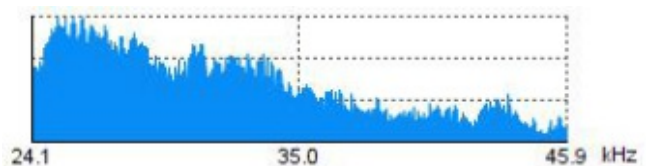

Partial Discharge Report

Report Name
Date and Time 2024-10-15
13:54:37
Site Name
Site Location
Performed By
Phone
Email

Statistics

Total Images 1
Surface 1

Partial Discharge Info

Max. Level	29.2 dB
Discharge Level	Moderate
Selected Frequency Range	24.1 ~ 45.9 kHz
Distance	3.0 m

Image Information

Created	2024-04-25 15:26:11
File Name	Surface-实拍
Device Model	AI76
Device Serial No.	EA1315083

Discharge Type

Corona	1%
Particle	0%
Surface	98%
Floating	0%

PRPD

Signal

FFT

Text Note