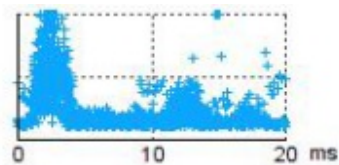

Partial Discharge Info

Max. Level	10.3 dB
Discharge Level	Severe
Selected Frequency Range	18.1 ~ 33.1 kHz
Distance	20.1 m

Image Information

Created	2023-12-05 14:41:55
File Name	Corona实拍
Device Model	AI76
Device Serial No.	EA0849786

Discharge Type

Corona	100%
Particle	0%
Surface	0%
Floating	0%

PRPD

Signal

FFT