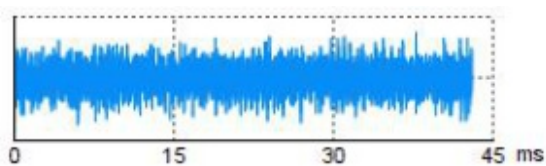

Image Information

Created	2023-12-05 14:41:55
File Name	Corona实拍
Device Model	AI76
Device Serial No.	EA0849786

Discharge Type

Corona	100%
Particle	0%
Surface	0%
Floating	0%

PRPD

Signal

FFT

Text Note
